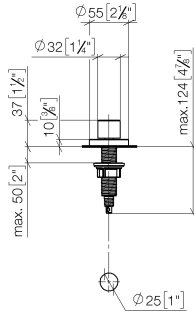

**Strainer waste with control handle - Brushed Dark Platinum**

ELIO

10 710 970

- control for single basin
- including adapter for Bowden cable

Fits ELIO, ENO, MEM, META SQUARE, SYNC, TARA and TARA ULTRA

Fits: ELIO, MEM, TARA, TARA ULTRA, META SQUARE

10 710 970

mm [inches]

10 710 970

Parts for other finishes can be found here: [Chrome](#)

Spare parts list

No.	Item Number	Name	Quantity used	Delivery time
1	09 20 97 030-99	handle	1	30
2	90 12 12 002 00 90	fixing cap	1	2
3	09 27 87 006-99	rosette	1	30
4	90 14 10 043 00 90	seal	1	2
5	09 14 10 042 90	seal	1	2
6	09 29 06 087-99	spindle	1	-
Spare part can no longer be ordered, please order the replacement item				
7	04 30 01 029 00 90	adaptor	1	2
8	09 24 03 175 90	adaptor	1	2
9	09 11 10 073-07	connection	1	30
10	09 11 10 074-07	connection	1	30
11	09 11 10 079-07	connection	1	30
12	09 30 11 087 90	disc	1	2
13	09 23 30 024-07	nut	1	30