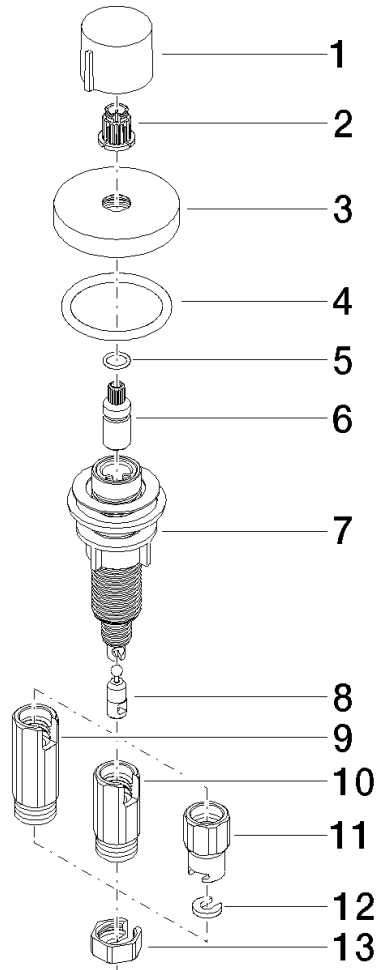

**Strainer waste with control handle - Brushed Dark Platinum**

ELIO

10 710 970

- control for single basin
- including adapter for Bowden cable

Fits ELIO, ENO, MEM, META SQUARE, SYNC, TARA and TARA ULTRA

Fits: ELIO, MEM, TARA, TARA ULTRA, META SQUARE

	Brushed Dark Platinum	10 710 970-99
	Chrome	10 710 970-00
	Brushed Platinum	10 710 970-06
	Platinum	10 710 970-08
	Durabrand (23kt Gold)	10 710 970-09
	Dark Chrome	10 710 970-19
	Brushed Durabrand (23kt Gold)	10 710 970-28
	Matte Black	10 710 970-33
	Brushed Champagne (22kt Gold)	10 710 970-46
	Champagne (22kt Gold)	10 710 970-47
	Brushed Chrome	10 710 970-93

10 710 970

mm [inches]

10 710 970

Parts for other finishes can be found here: [Chrome](#)

Spare parts list

No.	Item Number	Name	Quantity used	Delivery time
1	09 20 97 030-99	handle	1	30
2	90 12 12 002 00 90	fixing cap	1	2
3	09 27 87 006-99	rosette	1	30
4	90 14 10 043 00 90	seal	1	2
5	09 14 10 042 90	seal	1	2
6	09 29 06 087-99	spindle	1	-
Spare part can no longer be ordered, please order the replacement item				
7	04 30 01 029 00 90	adaptor	1	2
8	09 24 03 175 90	adaptor	1	2
9	09 11 10 073-07	connection	1	30
10	09 11 10 074-07	connection	1	30
11	09 11 10 079-07	connection	1	30
12	09 30 11 087 90	disc	1	2
13	09 23 30 024-07	nut	1	30